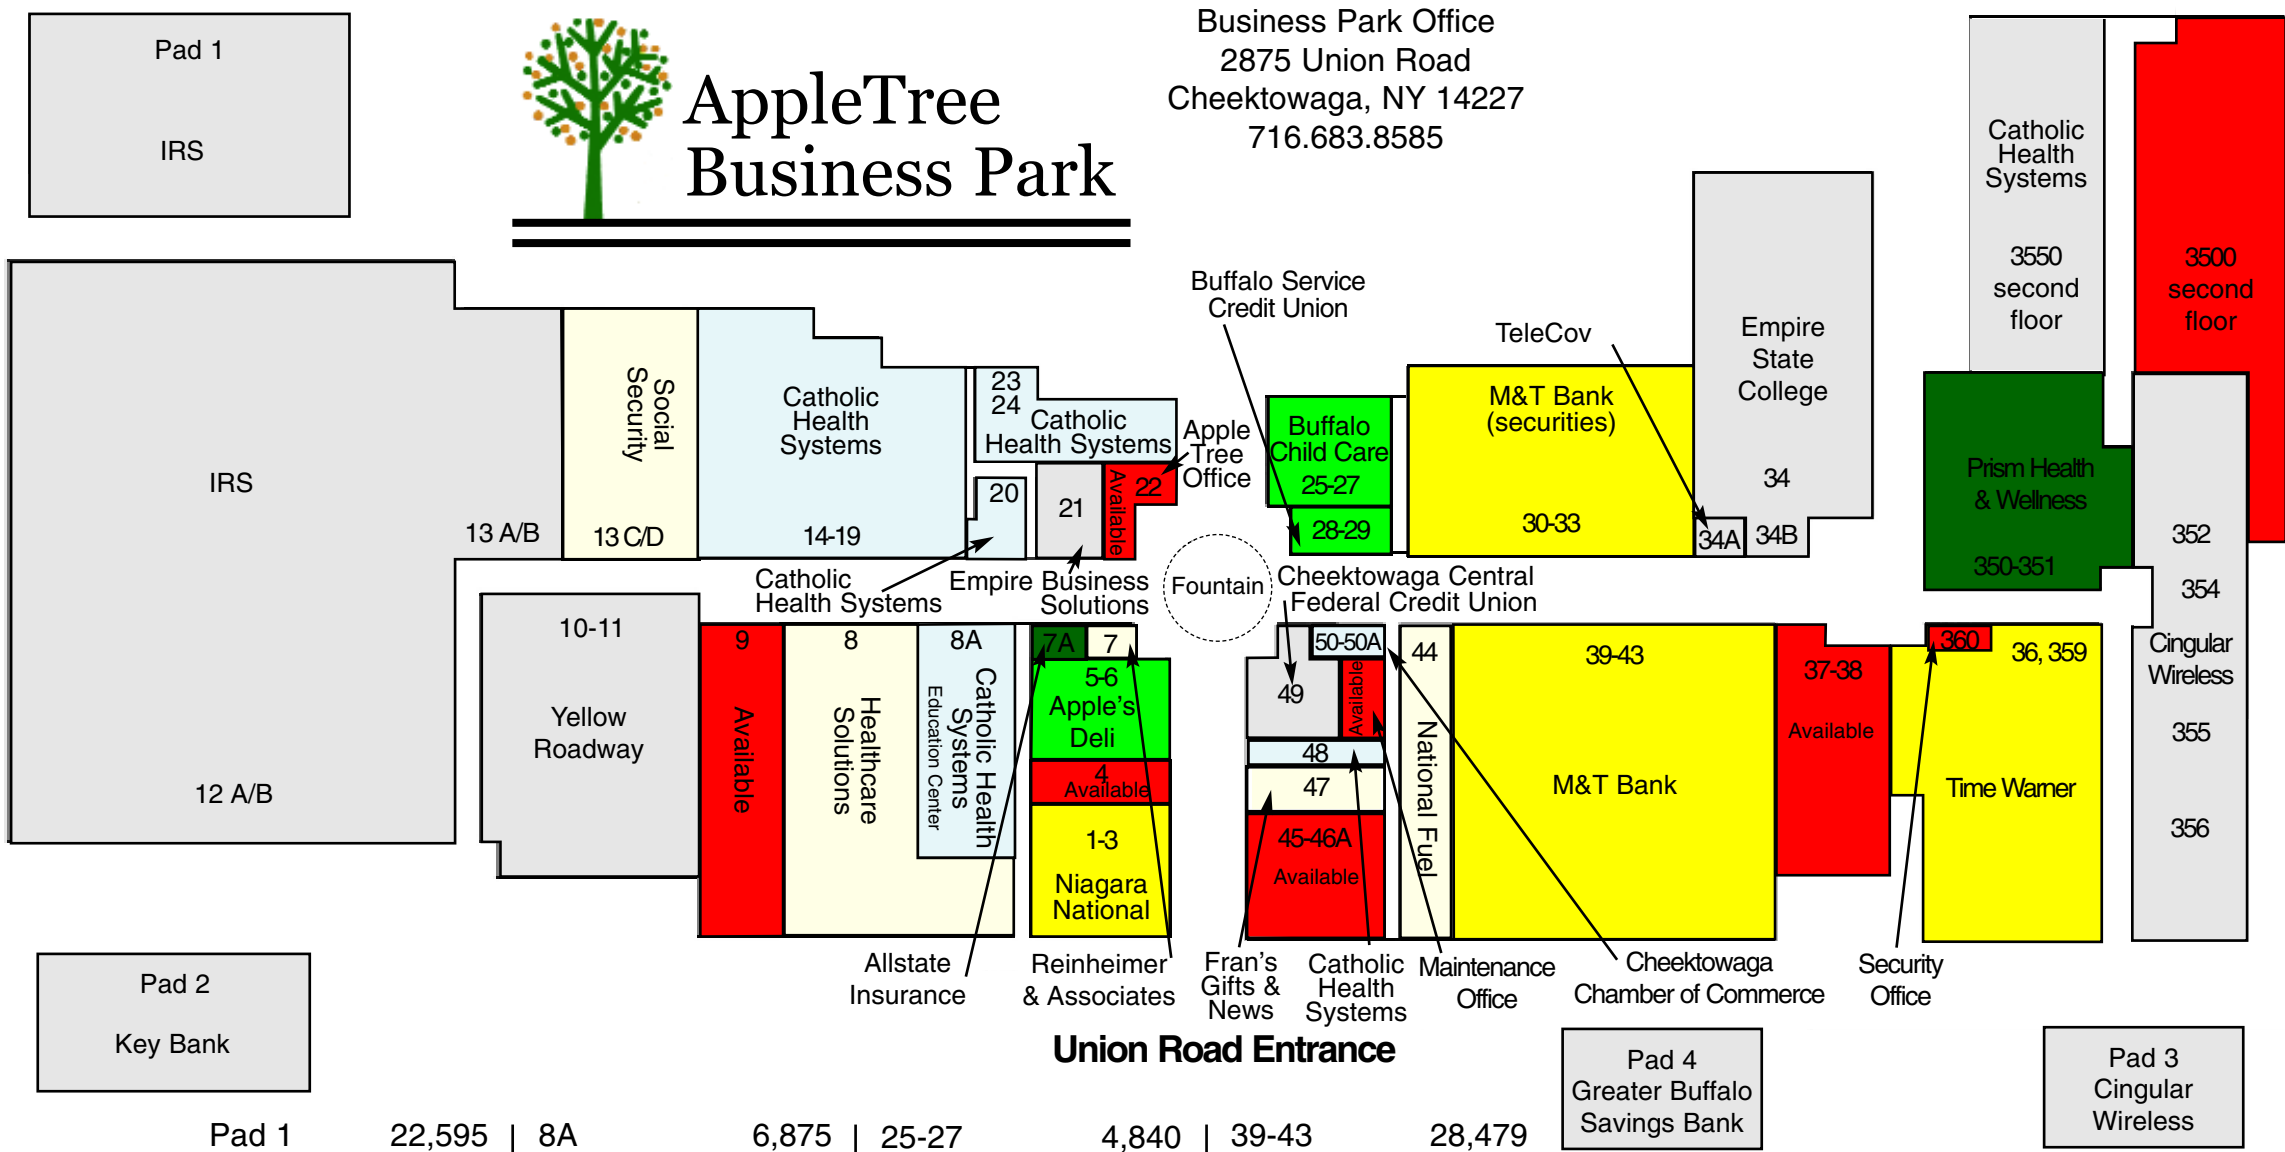

AppleTree Business Park

Business Park Office
 2875 Union Road
 Cheektowaga, NY 14227
 716.683.8585

Pad 1	22,595	8A	6,875	25-27	4,840	39-43	28,479
Pad 2	7,510	9	6,600	28-29	1,650	44	4,620
Pad 3	3,000	10-11	17,727	30-33	23,837	45-46A	6,510
Pad 4	3,500	12A-13B	90,088	34-34B	21,547	47	1,760
1-3	5,720	13C/D	7,001	34A	172	48	1,760
4	1,320	14-19	17,655	350-351	11,587	49	1,327
5-6	4,067	20	897	352-356	21,480	50-50A	1,251
7	608	21	1,771	36,359	17,137	3500	20,154
7A	935	22	1,199	360	261	3550	25,324
8	13,750	23-24	5,516	37-38	7,590		